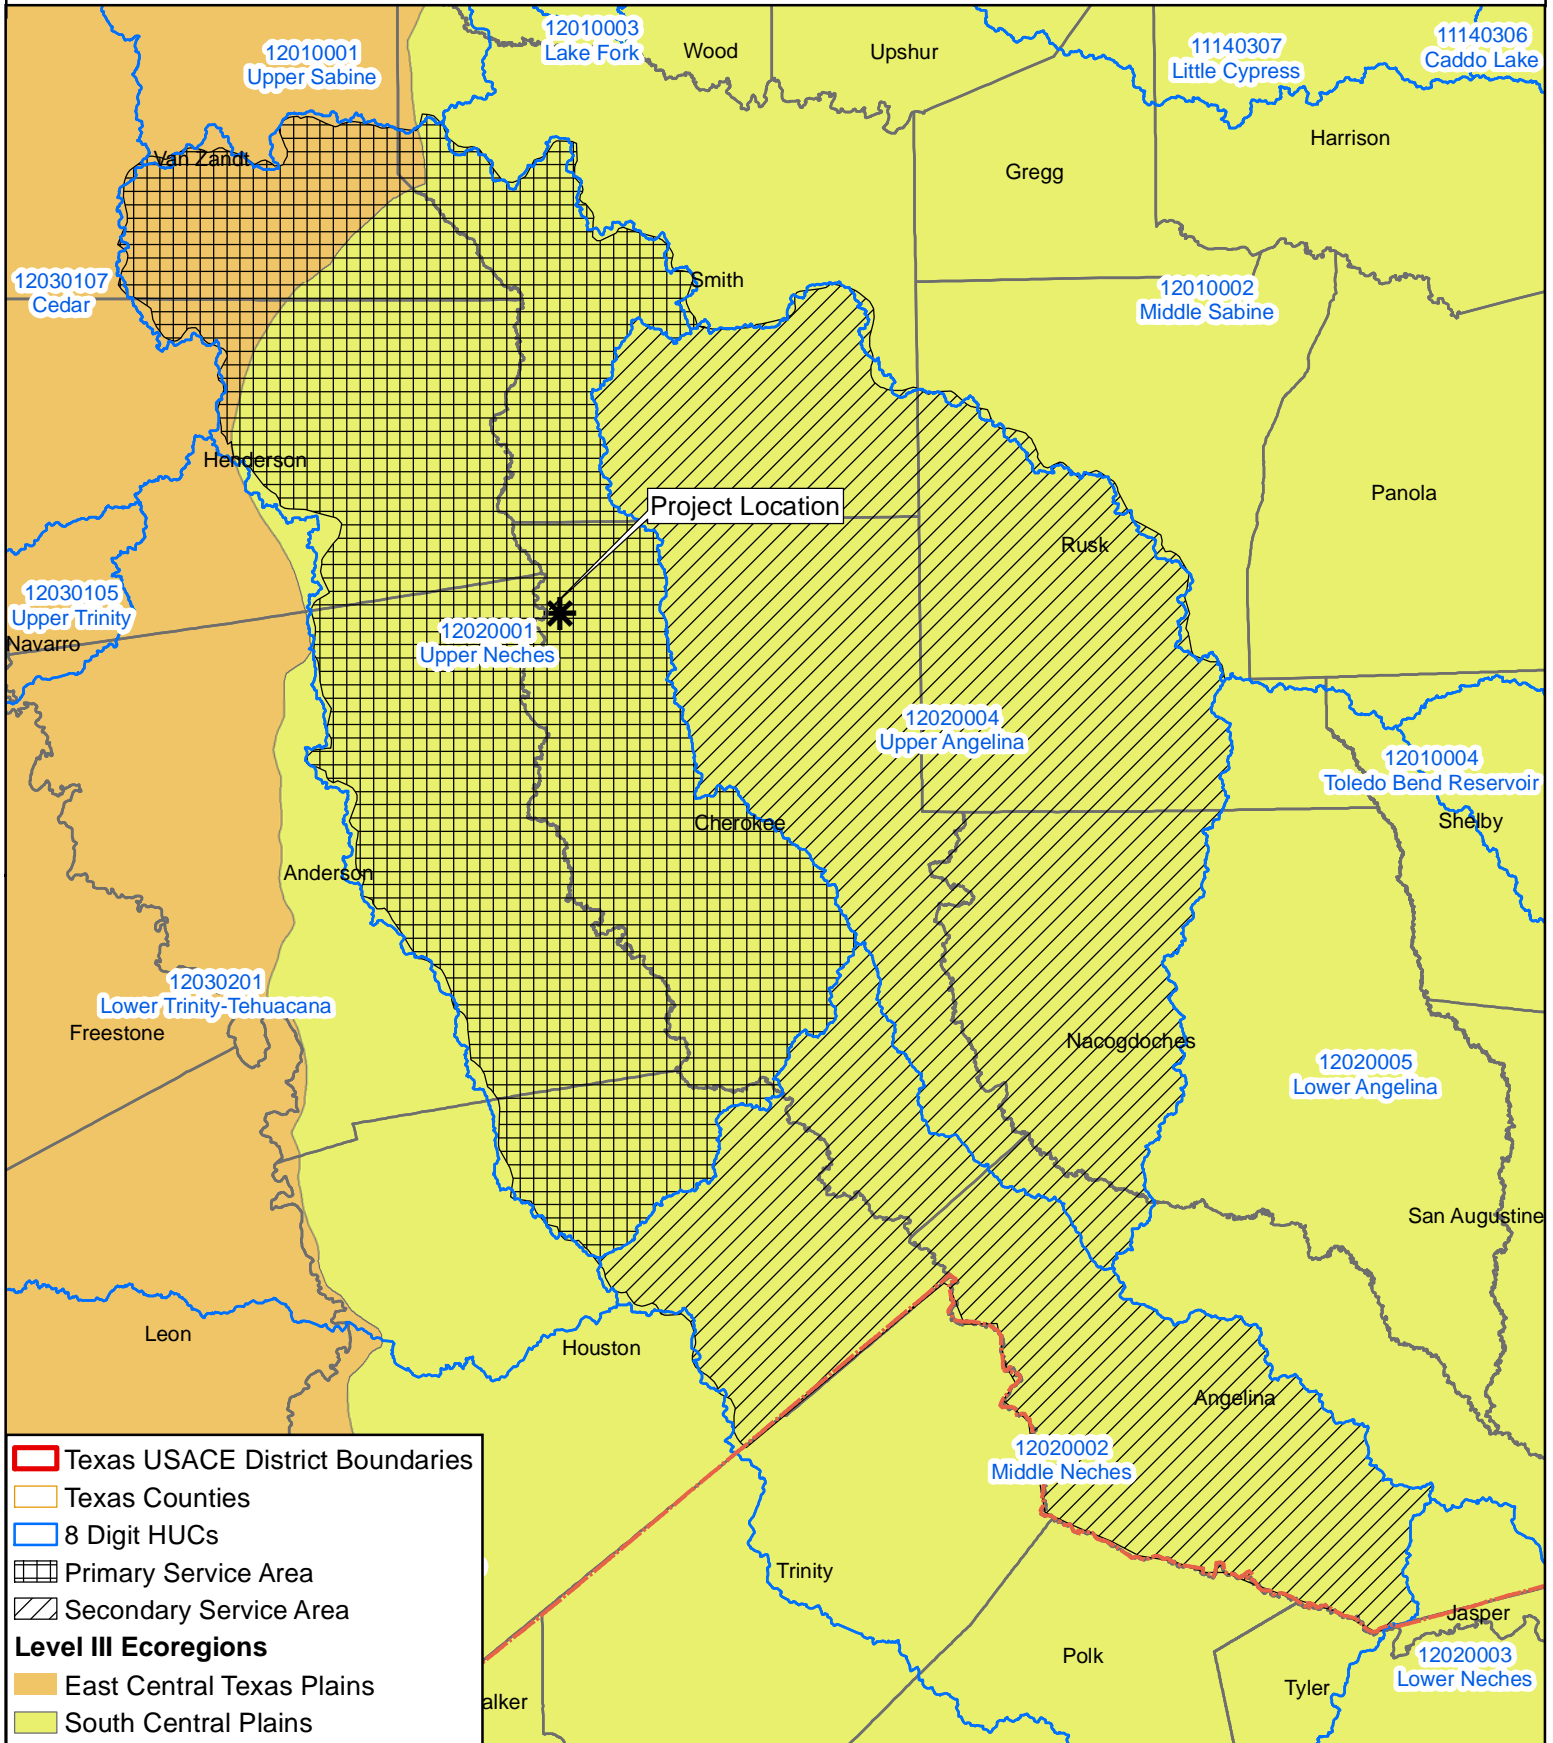

Wendell's Gulch MB Service Area Map Cherokee County, Texas

Legend

- Texas USACE District Boundaries
- Texas Counties
- 8 Digit HUCs
- Primary Service Area
- Secondary Service Area

Level III Ecoregions

- East Central Texas Plains
- South Central Plains

Drawn By: Jay Deatherage
Date: July 6, 2016

Vector data are for representation only and should not be used for legal description